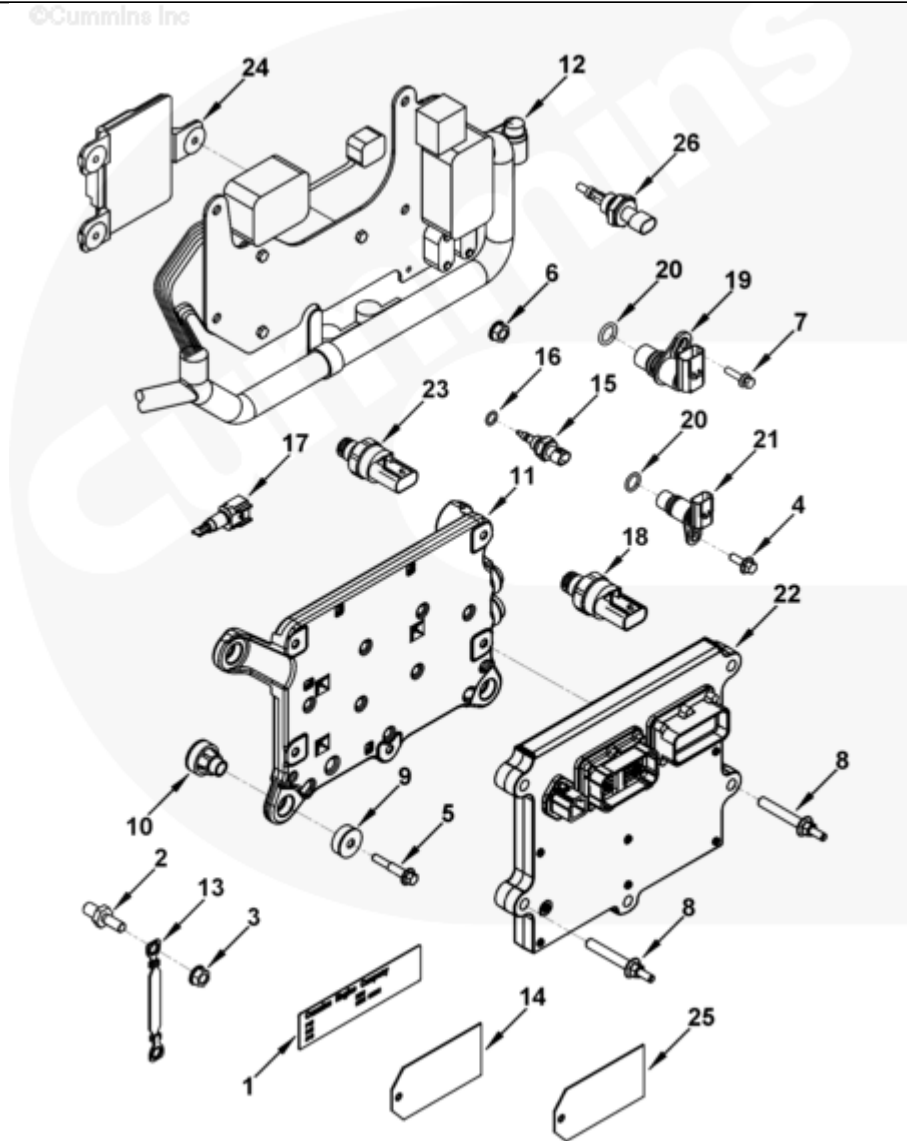

ph959gi

SMALL | MEDIUM | LARGE

Cart	Ref No	Part Number	Part Description	Required	Remarks
View My Cart					
		PH9153-03	Engine Control Module		MR - MODULE, ENGINE CONTROL... (More)
					Engine Control System: P1I
					ECM Version: CM850
					Module Location: 6.8
					Ambient Air Pressure Sensor
					Included: No
					Intake Manifold Temp Sensor
					Manufacturer: High Stat
<input type="checkbox"/>	1	3609867	Dataplate	1	
<input type="checkbox"/>	2	3682941	Studded Hexagon Cap Screw	1	
<input type="checkbox"/>	3	3900589	Hexagon Flange Nut	1	M8 X 1.25
<input type="checkbox"/>	4	3900630	Hexagon Flange Head Cap Screw	1	M8 X 1.25 X 20
<input type="checkbox"/>	5	3901445	Hexagon Flange Head Cap Screw	3	M8 x 1.25 x 45
<input type="checkbox"/>	6	3906216	Hexagon Flange Nut	5	M6 X 1.00.
<input type="checkbox"/>	7	3913638	Hexagon Flange Head Cap Screw	1	M6 X 1.00 X 16.
<input type="checkbox"/>	8	3944816	Studded Flange Cap Screw	5	M8 X 1.25 X 50
<input type="checkbox"/>	9	3955219	Vibration Isolator	4	
<input type="checkbox"/>	10	3955220	Vibration Isolator	4	
<input type="checkbox"/>	11	3970204	Cooler Plate	1	
<input type="checkbox"/>	12	3975797	Wiring Harness	1	
<input type="checkbox"/>	13	3977357	Ground Wire	1	
	14	4019917	Instruction Tag	1	
<input type="checkbox"/>		4088832	Temperature Sensor	1	Coolant or Intake Manifold
	15	4088833	Temperature Sensor	1	Coolant or Intake Manifold
	16	4921574	O-Ring Seal	1	
	17	4903016	Fluid Level Sensor	1	Coolant